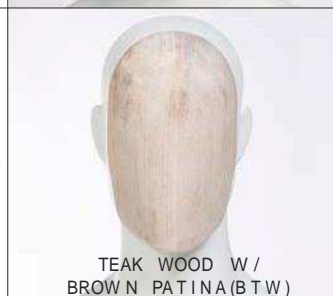

FACE.O2/00.96

210,00 €

HEAD.P3/00.96

MANICHINISTORE.it

MANICHINI STORE
Via C. Marx n.140/A – 41012 Carpi (MO)
Tel. +39 059-641881 Fax. +39 059-621977
www.manichinistore.it