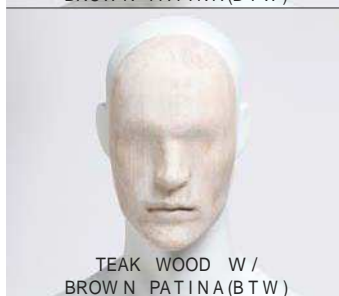

SOLID WEATHERED WOOD

FACE.O1/00.87

350,00 €

HEAD.P1/00.87

FACE.O2/00.87

210,00 €

HEAD.P3/00.87

FACE.O1/00.96

HEAD.P1/00.A7

TEAK WOOD (TW)

FACE.O2/00.A7
210,00 €

HEAD.P3/00.A7

TEAK WOOD (TW)

SOLID NATURAL WOOD

FACE.O1/00.86
350,00 €

HEAD.P1/00.86