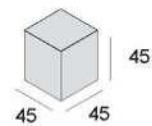

4POU/EP
pouf rivestito ecopelle st. coccodrillo
pouf synth. croc printed leather
L45 x P45 x H45 cm

4POU/EPL
pouf rivestito ecopelle st. coccodrillo lucido
pouf synth. croc printed glossy leather
L45 x P45 x H45 cm