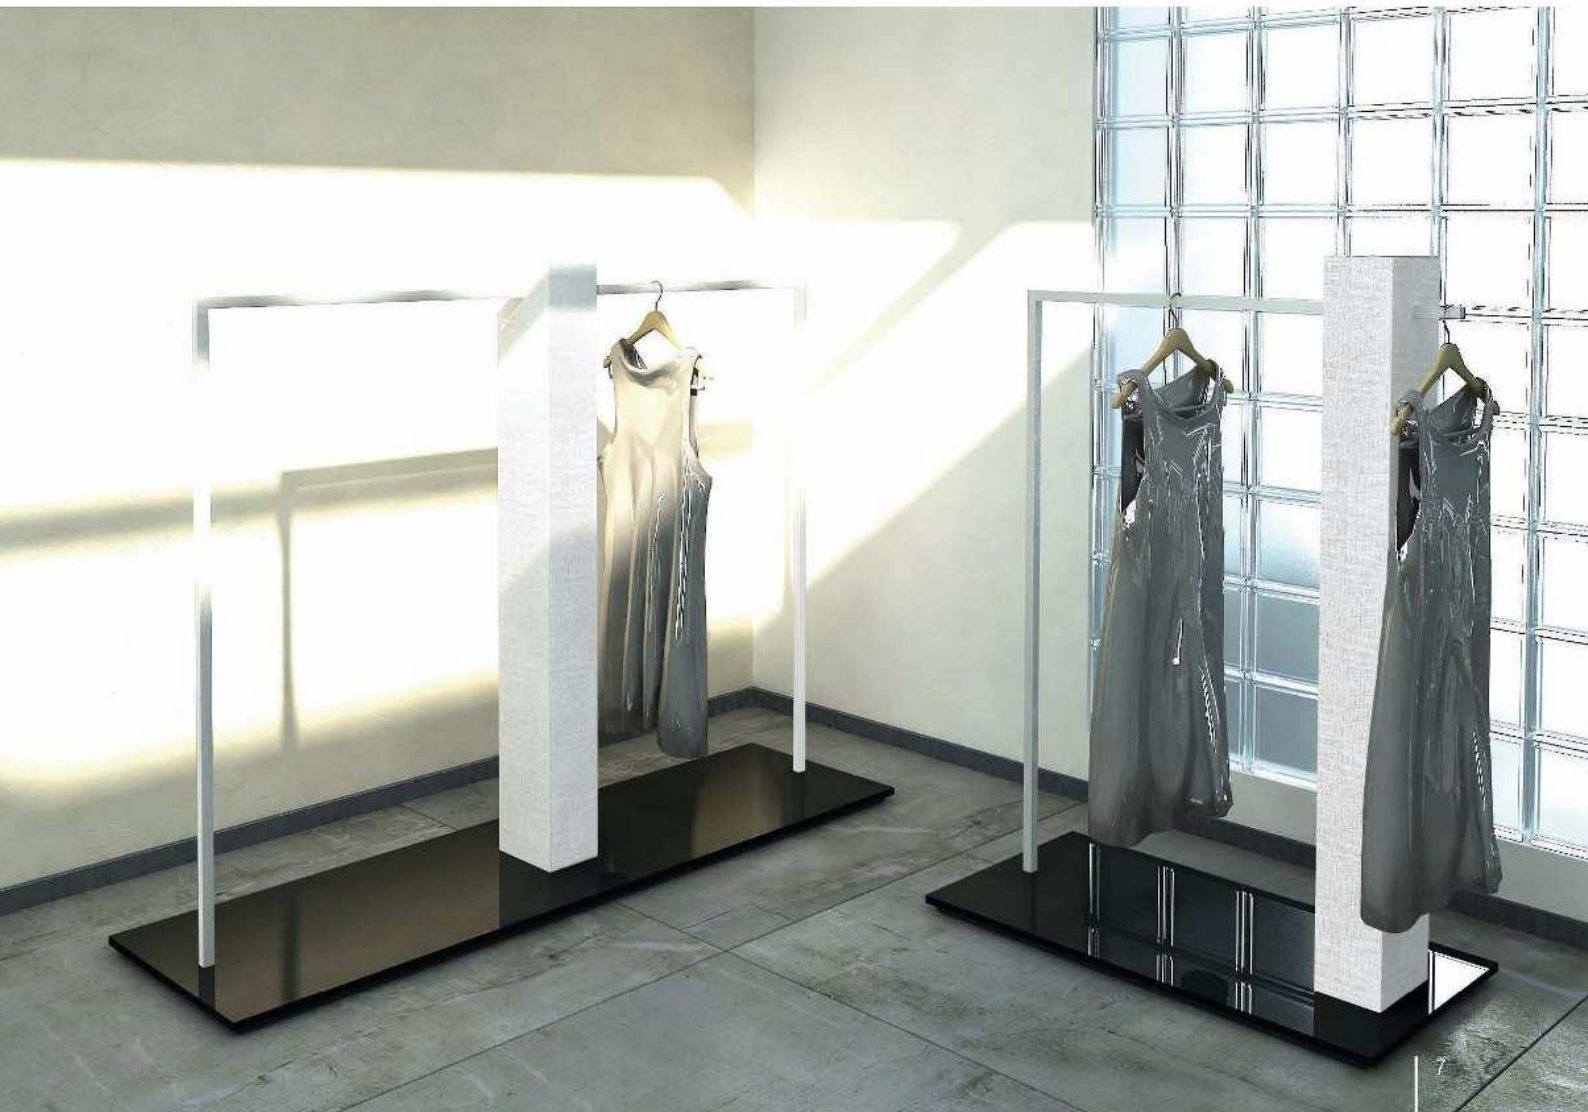

4IS/NEP - isola singola

base in nobilitato montante in
ecopelle st.coccodrillo
single island base in faced panel
upright coated with synth. croc
printed leather
L115 x P60 x H160 cm

4IS/NEPL - isola singola

base in nobilitato
mont. in ecopelle st.coccodrillo lucido
single island
base in faced panel
upright coated with synth. croc
printed glossy leather
L115 x P60 x H160 cm

4IS/NST - isola singola

base in nobilitato
mont. in laminato VeraPietra
single island
base in faced panel
upright in faced panel TrueStone
L115 x P60 x H160 cm

4ISD/NN - isola doppia

base in nobilitato
montante in nobilitato
double island
base in faced panel
upright in faced panel
L200 x P60 x H160 cm

4ISD/NL - isola doppia

base in nobilitato
montante in nobilitato lucido
double island
base in faced panel
upright in glossy faced panel
L200 x P60 x H160 cm

4ISD/NEP - isola doppia

base in nobilitato
montante in ecopelle st.coccodrillo
double island
base in faced panel
upright coated with synth. croc
printed leather
L200 x P60 x H160 cm

4ISD/NEPL - isola doppia

base in nobilitato
mont. in ecopelle st.coccodrillo lucido
double island
base in faced panel
upright coated with synth. croc
printed glossy leather
L200 x P60 x H160 cm

4ISD/NST - isola doppia

base in nobilitato
mont. in laminato VeraPietra
double island
base in faced panel
upright in faced panel TrueStone
L200 x P60 x H160 cm