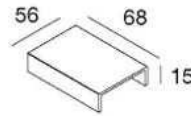

banco cassa large
 struttura in nobilitato
 inserto in laminato Vera Pietra
*large cash counter
 structure in faced panel
 inset in Real Stone finishing*
 L 204 x P70 x H100 cm

4BCL/LST

banco cassa large
 struttura in nobilitato lucido
 inserto in laminato Vera Pietra
*large cash counter
 structure in glossy faced panel
 inset in Real Stone finishing*
 L 204 x P70 x H100 cm

SMALL

LARGE

BANCHI CASSA
CASH COUNTERS

SMALL

LARGE

4BCS/NEP

banco cassa small
struttura in nobilitato
inserto in ecopelle stampa coccodrillo
*small cash counter
structure in faced panel
top coated with synth. croc printed leather*
L160 x P70 x H100 cm