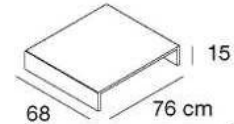

SMALL

LARGE

BANCHI CASSA
CASH COUNTERS

SMALL

LARGE

4BCS/NEP

banco cassa small
struttura in nobilitato
inserto in ecopelle stampa coccodrillo
*small cash counter
structure in faced panel
top coated with synth. croc printed leather*
L160 x P70 x H100 cm