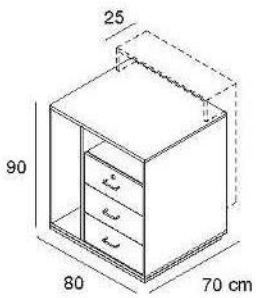

BANCHI CASSA
CASH COUNTERS

BANCHI CASSA
CASH COUNTERS

4BC1

4BC2

4BC3

4BC4

4BC1/N

cassettiera
nobilitato
chest of drawers
faced panel
L80 x P70 x H90

4BC2/N

modulo vani
nobilitato
compartments
faced panel
L80 x P70 x H90

4BC3/N

angolo
nobilitato
corner
faced panel
L110 x P110 x H90 cm

4BC4/N

angolo
nobilitato
corner
faced panel
L90 x P90 x H90 cm

4F/N

frontale
nobilitato
frontal
in faced panel
L75 x P25 x H85 cm