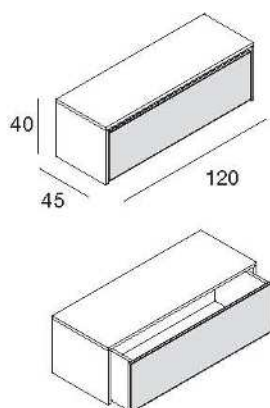

CASSETTIERE - PEDANE
CHEST OF DRAWERS - PLATFORMS

4CA/N
cassettiera
struttura in nobilitato
frontale in nobilitato
chest of drawers
structure in faced panel
frontal in faced panel
L120 x P45 x H40 cm

4CA/L
cassettiera
struttura in nobilitato
frontale in nobilitato o lucido
chest of drawers
structure in faced panel
frontal in glossy faced panel
L120 x P45 x H40 cm

4CA/EP
cassettiera
struttura in nobilitato
frontale in ecopelle st. coccodrillo
chest of drawers
structure in faced panel
frontal coated with synth.
croc. printed leather
L120 x P45 x H40 cm

4CA/EPL
cassettiera
struttura in nobilitato
frontale in ecopelle st. coccodrillo lucido
chest of drawers
structure in faced panel
frontal coated with synth.
croc. printed glossy leather
L120 x P45 x H40 cm

4CA/ST
cassettiera
struttura in nobilitato
frontale in laminato VeraPietra
chest of drawers
structure in faced panel
frontal in faced panel TrueStone
L120 x P45 x H40 cm