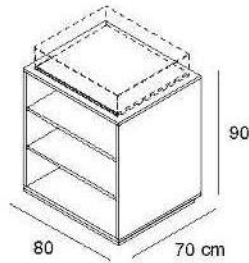

BANCHI CASSA
CASH COUNTERS

BANCHI CASSA
CASH COUNTERS

4BC1

4BC2

4BC3

4BC4

4BC1/N

cassettiera
nobilitato
chest of drawers
faced panel
L80 x P70 x H90

4BC2/N

modulo vani
nobilitato
compartments
faced panel
L80 x P70 x H90

4BC3/N

angolo
nobilitato
corner
faced panel
L110 x P110 x H90 cm

4BC4/N

angolo
nobilitato
corner
faced panel
L90 x P90 x H90 cm

4F/N

frontale
nobilitato
frontal
in faced panel
L75 x P25 x H85 cm