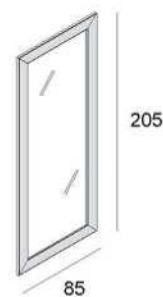

4MRR/N
specchio cornice in nobilitato
mirror frame in faced panel
L85 x H205 cm

4MRR/EP
specchio con cornice in ecopelle st. coccodrillo
mirror synth. croc printed leather
L85 x H205 cm

4MRR/EPL
specchio cornice in ecopelle st. coccodrillo lucido
mirror synth. croc printed glossy leather
L85 x H205 cm

4GA
gancio appenderia alluminio
clothes hanger aluminium
H10 cm

4POU/EP
pouf rivestito ecopelle st. coccodrillo
pouf synth. croc printed leather
L45 x P45 x H45 cm

4POU/EPL
pouf rivestito ecopelle st. coccodrillo lucido
pouf synth. croc printed glossy leather
L45 x P45 x H45 cm