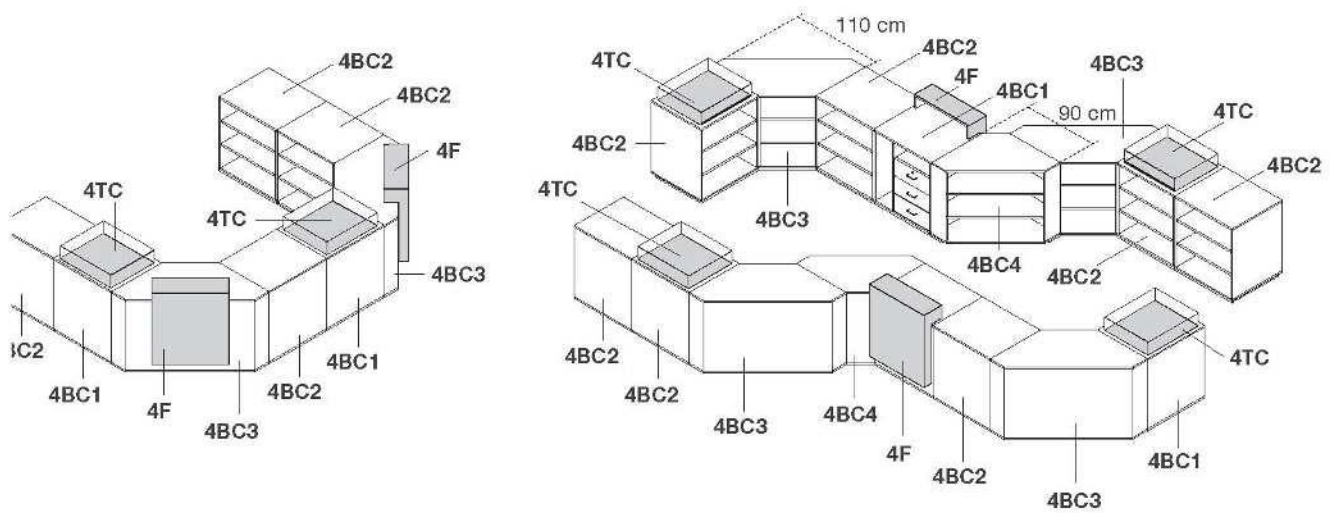

BANCHI CASSA
CASH COUNTERS