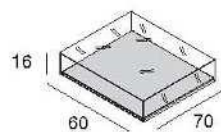

4F/ST

frontale in laminato VeraPietra
frontal faced panel TrueStone
L75 x P25 x H85 cm

4TC/N

teca vetro
base in nobilitato
glass case
base in faced panel
L70 x P60 x H16 cm

4TC/L

teca vetro
base in nobilitato lucido
glass case
base in glossy faced panel
L70 x P60 x H16 cm

4TC/EP

teca vetro
base in ecopelle stampa coccodrillo
glass case
base in synthetic croc printed leather
L70 x P60 x H16 cm

4TC/EPL

teca vetro
base in ecopelle stampa coccodrillo lucido
glass case
base in synthetic croc printed glossy leather
L70 x P60 x H16 cm

4TC/ST

teca vetro
base in laminato VeraPietra
glass case
base in faced panel TrueStone
L70 x P60 x H16 cm