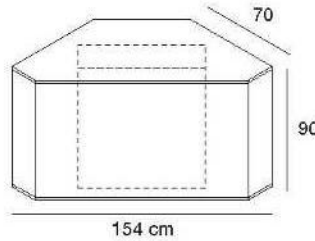

BANCHI CASSA
CASH COUNTERS

BANCHI CASSA
CASH COUNTERS

4BC1

4BC2

4BC3

4BC4

4BC1/N

cassettiera
nobilitato
chest of drawers
faced panel
L80 x P70 x H90

4BC2/N

modulo vani
nobilitato
compartments
faced panel
L80 x P70 x H90

4BC3/N

angolo
nobilitato
corner
faced panel
L110 x P110 x H90 cm

4BC4/N

angolo
nobilitato
corner
faced panel
L90 x P90 x H90 cm

4F/N

frontale
nobilitato
frontal
in faced panel
L75 x P25 x H85 cm