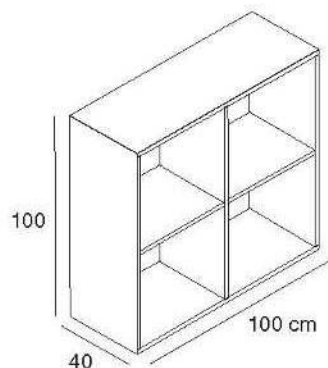

MODULO RETRO CASSA
BACK-CASH MODULE

4RC/N

nobilitato
faced panel
L100 x P40 x H100 cm

4RC/NL

nobilitato lucido
glossy faced panel
L100 x P40 x H100 cm