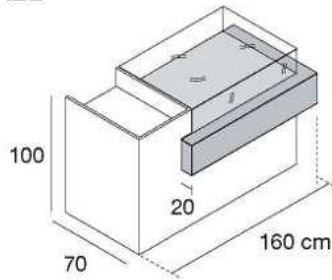

SMALL

LARGE

BANCHI CASSA
CASH COUNTERS

SMALL

LARGE

4BCS/NEP

banco cassa small
struttura in nobilitato
inserto in ecopelle stampa coccodrillo
*small cash counter
structure in faced panel
top coated with synth. croc printed leather*
L160 x P70 x H100 cm