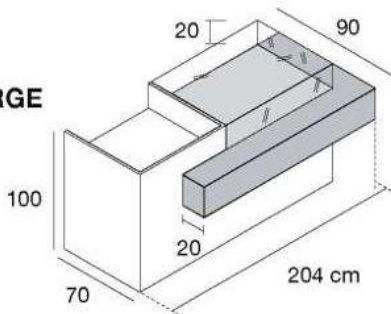

SMALL

LARGE

BANCHI CASSA
CASH COUNTERS

SMALL

LARGE

4BCS/NEP

banco cassa small
struttura in nobilitato
inserto in ecopelle stampa coccodrillo
*small cash counter
structure in faced panel
top coated with synth. croc printed leather*
L160 x P70 x H100 cm