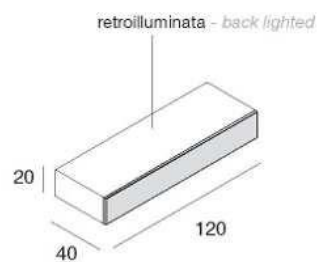

MENSOLA
SHELF

4ME/NN

mensola
struttura in nobilitato
frontale in nobilitato
shelf
structure in faced panel
frontal in faced panel
L120 x P40 x H20 cm

4ME/NEP

mensola
struttura in nobilitato
frontale ecopelle
st. coccodrillo
shelf
structure in faced panel
frontal in synth. croc
printed leather
L120 x P40x H20 cm

4ME/NST

mensola
struttura in nobilitato
frontale in laminato VeraPietra
shelf
structure in faced panel
frontal in faced panel TrueStone
L120 x P40x H20 cm

4ME/NL

mensola
struttura in nobilitato
frontale in nobilitato lucido
shelf
structure in faced panel
frontal in glossy faced panel
L120 x P40 x H20 cm

4ME/NEPL

mensola
struttura in nobilitato
frontale ecopelle
st. coccodrillo lucido
shelf
structure in faced panel
frontal in synth.
croc printed glossy leather
L120 x P40 x H20 cm