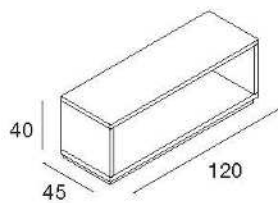

4A/N
anello
nobilitato
ring
faced panel
L120 x P45 x H40 cm

4A/L
anello
nobilitato lucido
ring
glossy faced panel
L120 x P45 x H40 cm