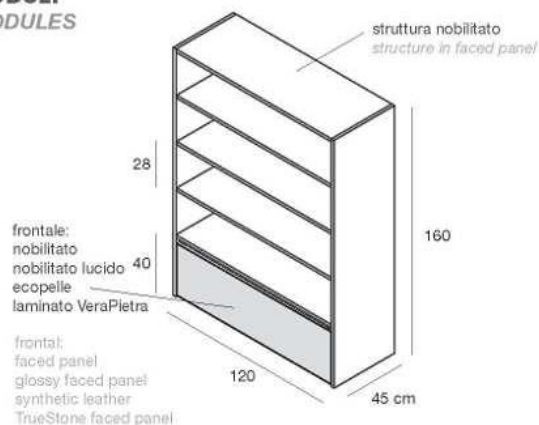

MODULI MODULES

4MR/NN

modulo con ripiani struttura in nobilitato, frontale cassetto in nobilitato
module with shelves structure in faced panel, drawer frontal in faced panel
L120 x P45 x H160 cm

4MR/NEP

modulo con ripiani struttura in nobilitato frontale cassetto ecopelle st. cocodrillo
module with shelves structure in faced panel, drawer frontal in synth. croc printed leather
L120 x P45 x H160 cm

4MR/NL

modulo con ripiani struttura in nobilitato, frontale cassetto in nobilitato lucido
module with shelves structure in faced panel, drawer frontal in glossy faced panel
L120 x P45 x H160 cm

4MR/NEPL

modulo con ripiani struttura in nobilitato frontale cassetto ecopelle st. cocodrillo lucido
module with shelves structure in faced panel, drawer frontal in synth. croc printed glossy leather pull out drawer with wheels
L120 x P45 x H160 cm

4MR/NST

modulo con ripiani struttura in nobilitato frontale cassetto laminato VeraPietra
module with shelves structure in faced panel, drawer frontal in faced panel TrueStone pull out drawer with wheels
L120 x P45 x H160 cm