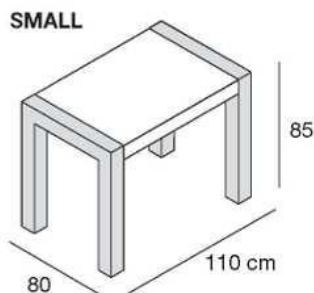

TAVOLI
TABLES

4TAS/NEP

tavolo small
piano in nobilitato
gambe ecopelle st. coccodrillo
small table
surface in faced panel
legs coated with synth. croc printed leather
L110 x P80 x H85 cm

4TAS/NEPL

tavolo small
piano in nobilitato
gambe ecopelle st. coccodrillo lucido
small table
surface in faced panel
legs coated with synth. croc printed glossy leather
L110 x P80 x H85 cm

4TAS/LEP

tavolo small
piano in nobilitato lucido
gambe ecopelle st.coccodrillo
small table
surface in glossy faced panel
legs coated with synth. croc printed leather
L110 x P80 x H85 cm

4TAS/LEPL

tavolo small
piano in nobilitato lucido
gambe ecopelle st. coccodrillo lucido
small table
surface in glossy faced panel
legs coated with synth. croc printed glossy leather
L110 x P80 x H85 cm