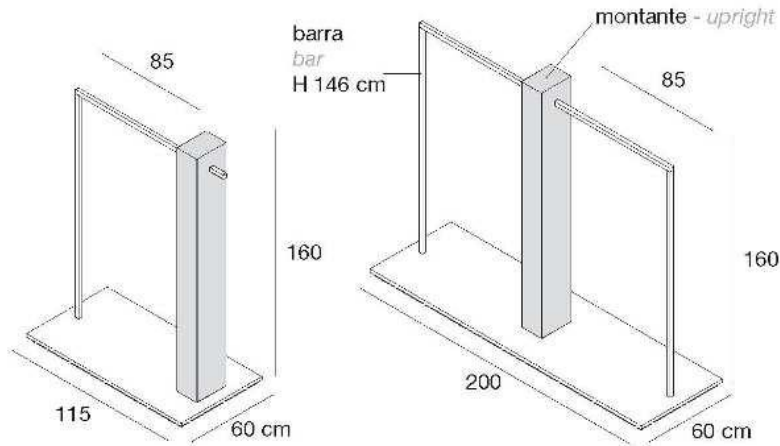

4IS/NEP - isola singola

base in nobilitato montante in
ecopelle st.coccodrillo
single island base in faced panel
upright coated with synth. croc
printed leather
L115 x P60 x H160 cm

4IS/NEPL - isola singola

base in nobilitato
mont. in ecopelle st.coccodrillo lucido
single island
base in faced panel
upright coated with synth. croc
printed glossy leather
L115 x P60 x H160 cm

4IS/NST - isola singola

base in nobilitato
mont. in laminato VeraPietra
single island
base in faced panel
upright in faced panel TrueStone
L115 x P60 x H160 cm

4ISD/NN - isola doppia

base in nobilitato
montante in nobilitato
double island
base in faced panel
upright in faced panel
L200 x P60 x H160 cm

4ISD/NL - isola doppia

base in nobilitato
montante in nobilitato lucido
double island
base in faced panel
upright in glossy faced panel
L200 x P60 x H160 cm

4ISD/NEP - isola doppia

base in nobilitato
montante in ecopelle st.coccodrillo
double island
base in faced panel
upright coated with synth. croc
printed leather
L200 x P60 x H160 cm

4ISD/NEPL - isola doppia

base in nobilitato
mont. in ecopelle st.coccodrillo lucido
double island
base in faced panel
upright coated with synth. croc
printed glossy leather
L200 x P60 x H160 cm

4ISD/NST - isola doppia

base in nobilitato
mont. in laminato VeraPietra
double island
base in faced panel
upright in faced panel TrueStone
L200 x P60 x H160 cm