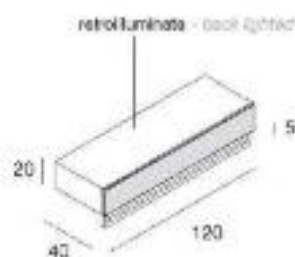

MENSOLA CON APPENDERIA
SHELF WITH CLOTHES HANGER

4MEA/NN

mensola con appenderia
struttura in nobilitato
frontale in nobilitato
shelf with clothes hanger
structure in faced panel
frontal in faced panel
L120 x P40 x H20 cm

4MEA/NL

mensola con appenderia
struttura in nobilitato
frontale in nobilitato lucido
shelf with clothes hanger
structure in faced panel
frontal in glossy faced panel
L120 x P40 x H20 cm

4MEA/NEP

mensola con appenderia
struttura in nobilitato
frontale scopelle
st. coccoadrillo
shelf with clothes hanger
structure in faced panel
frontal in synth. croc
printed leather
L120 x P40 x H20 cm

4MEA/NEPL

mensola con appenderia
struttura in nobilitato
frontale scopelle
st. coccoadrillo lucido
shelf with clothes hanger
structure in faced panel
frontal in synth. croc
printed glossy leather
L120 x P40 x H20 cm

4MEA/NST

mensola con appenderia
struttura in nobilitato
frontale in laminato VeraPietra
shelf with clothes hanger
structure in faced panel
frontal in faced panel TrueStone
L120 x P40 x H20 cm