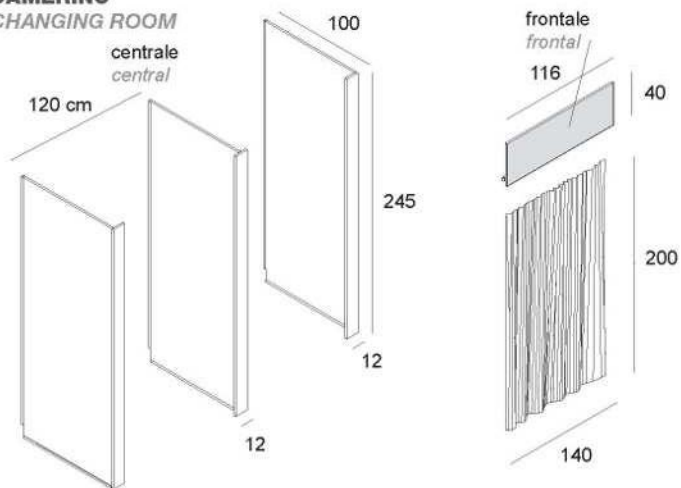

CAMERINO
CHANGING ROOM

4CAM1/N
coppia spallette camerino nobilitato
changing room side walls (pair) faced panel
L12 x P100 x H245 cm

4CAM2/N
spalletta centrale camerino nobilitato
changing room central wall faced panel
L12 x P100 x H245 cm

4CAM3/N
frontale camerino nobilitato
changing room frontal faced panel
L116 x P40 cm

4CAM3/EP
frontale camerino ecopelle st. coccodrillo
changing room frontal synth. croc printed leather
L116 x P40 cm

4CAM3/EPL
frontale camerino ecopelle st. coccodrillo lucido completo di tubo
changing room frontal synth. croc printed glossy leather with tube
L116 x P40 cm

4TEV
tenda
curtain
L140 x H200 cm

4MRR/N
specchio cornice in nobilitato
mirror frame in faced panel
L85 x H205 cm

4MRR/EP
specchio con cornice in ecopelle st. coccodrillo
mirror synth. croc printed leather
L85 x H205 cm

4MRR/EPL
specchio cornice in ecopelle st. coccodrillo lucido
mirror synth. croc printed glossy leather
L85 x H205 cm

4GA
gancio appenderia alluminio
clothes hanger aluminium
H10 cm

4POU/EP
pouf rivestito ecopelle st. coccodrillo
pouf synth. croc printed leather
L45 x P45 x H45 cm

4POU/EPL
pouf rivestito ecopelle st. coccodrillo lucido
pouf synth. croc printed glossy leather
L45 x P45 x H45 cm