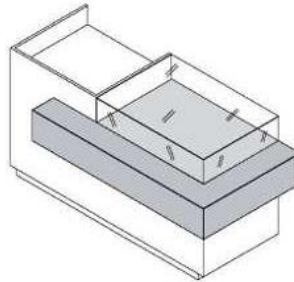

banco cassa large
 struttura in nobilitato
 inserto in laminato Vera Pietra
*large cash counter
 structure in faced panel
 inset in Real Stone finishing*
 L 204 x P70 x H100 cm

4BCL/LST

banco cassa large
 struttura in nobilitato lucido
 inserto in laminato Vera Pietra
*large cash counter
 structure in glossy faced panel
 inset in Real Stone finishing*
 L 204 x P70 x H100 cm

SMALL

LARGE

BANCHI CASSA
CASH COUNTERS

SMALL

LARGE

4BCS/NEP

banco cassa small
struttura in nobilitato
inserto in ecopelle stampa coccodrillo
*small cash counter
structure in faced panel
top coated with synth. croc printed leather*
L160 x P70 x H100 cm

4BCS/NEPL

banco cassa small struttura in nobilitato
inserto in ecopelle stampa coccodrillo
lucido
*small cash counter
structure in faced panel
top coated with synth. croc printed glossy
leather*
L160 x P70 x H100 cm