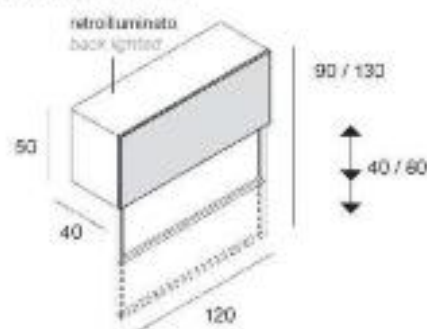

BOX CON APPENDERIA
BOX WITH CLOTHES HANGER

4BAP/NN

box con appenderia
struttura in nobilitato
frontale in nobilitato
box with clothes hanger
structure in faced panel
frontal in faced panel
L120 x P40 x H50 cm

4BAP/NL

box con appenderia
struttura in nobilitato
frontale in nobilitato lucido
box with clothes hanger
structure in faced panel
frontal in glossy faced panel
L120 x P40 x H50 cm

4BAP/NEP

box con appenderia
struttura in nobilitato
frontale scopelle
st. coccoadrillo
box with clothes hanger
structure in faced panel
frontal in synth. croc
printed leather
L120 x P40 x H50 cm

4BAP/NEPL

box con appenderia
struttura in nobilitato
frontale scopelle
st. coccoadrillo lucido
box with clothes hanger
structure in faced panel
frontal in synth. croc
printed glossy leather
L120 x P40 x H50 cm

4BAP/NST

box con appenderia
struttura in nobilitato
frontale laminato VeraPietra
box with clothes hanger
structure in faced panel
frontal in faced panel TrueStone
L120 x P40 x H50 cm