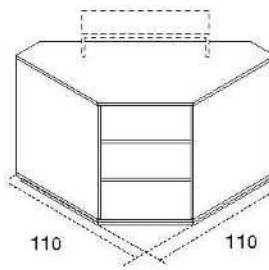

BANCHI CASSA
CASH COUNTERS

BANCHI CASSA
CASH COUNTERS

4BC1

4BC2

4BC3

4BC4

4BC1/N

cassettiera
nobilitato
chest of drawers
faced panel
L80 x P70 x H90

4BC2/N

modulo vani
nobilitato
compartments
faced panel
L80 x P70 x H90

4BC3/N

angolo
nobilitato
corner
faced panel
L110 x P110 x H90 cm

4BC4/N

angolo
nobilitato
corner
faced panel
L90 x P90 x H90 cm

4F/N

frontale
nobilitato
frontal
in faced panel
L75 x P25 x H85 cm