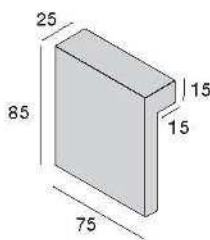

4F/ST

frontale in laminato VeraPietra
frontal faced panel TrueStone
L75 x P25 x H85 cm

4TC/N

teca vetro
base in nobilitato
glass case
base in faced panel
L70 x P60 x H16 cm

4TC/L

teca vetro
base in nobilitato lucido
glass case
base in glossy faced panel
L70 x P60 x H16 cm

4TC/EP

teca vetro
base in ecopelle stampa coccodrillo
glass case
base in synthetic croc printed leather
L70 x P60 x H16 cm

4TC/EPL

teca vetro
base in ecopelle stampa coccodrillo lucido
glass case
base in synthetic croc printed glossy leather
L70 x P60 x H16 cm

4TC/ST

teca vetro
base in laminato VeraPietra
glass case
base in faced panel TrueStone
L70 x P60 x H16 cm