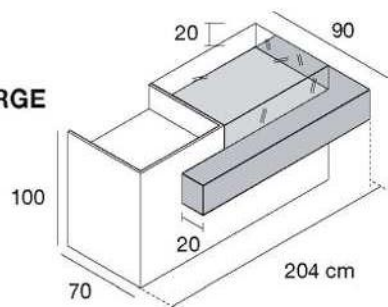

BANCO CASSA CON INSERTO IN VERA PIETRA
CASH COUNTER WITH REAL STONE INSET

4BCS/NST

banco cassa small
struttura in nobilitato
inserto in laminato Vera Pietra
*small cash counter
structure in faced panel
inset in Real Stone finishing*
L160 x P70 x H100 cm

4BCS/LST

banco cassa small
struttura in nobilitato lucido
inserto in laminato Vera Pietra
*small cash counter
structure in glossy faced panel
inset in Real Stone finishing*
L160 x P70 x H100 cm

4BCL/NST

banco cassa large
struttura in nobilitato
inserto in laminato Vera Pietra
*large cash counter
structure in faced panel
inset in Real Stone finishing*
L 204 x P70 x H100 cm

4BCL/LST

banco cassa large
struttura in nobilitato lucido
inserto in laminato Vera Pietra
*large cash counter
structure in glossy faced panel
inset in Real Stone finishing*
L 204 x P70 x H100 cm

SMALL

LARGE