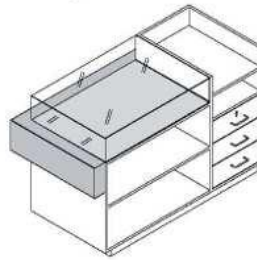

banco cassa large
 struttura in nobilitato
 inserto in laminato Vera Pietra
*large cash counter
 structure in faced panel
 inset in Real Stone finishing*
 L 204 x P70 x H100 cm

4BCL/LST

banco cassa large
 struttura in nobilitato lucido
 inserto in laminato Vera Pietra
*large cash counter
 structure in glossy faced panel
 inset in Real Stone finishing*
 L 204 x P70 x H100 cm

SMALL

LARGE

BANCHI CASSA
CASH COUNTERS

SMALL

LARGE

4BCS/NEP

banco cassa small
struttura in nobilitato
inserto in ecopelle stampa coccodrillo
*small cash counter
structure in faced panel
top coated with synth. croc printed leather*
L160 x P70 x H100 cm

4BCS/NEPL

banco cassa small struttura in nobilitato
inserto in ecopelle stampa coccodrillo
lucido
*small cash counter
structure in faced panel
top coated with synth. croc printed glossy
leather*
L160 x P70 x H100 cm