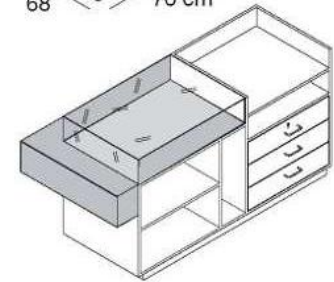

SMALL

LARGE

BANCHI CASSA
CASH COUNTERS

SMALL

LARGE

4BCS/NEP

banco cassa small
struttura in nobilitato
inserto in ecopelle stampa coccodrillo
*small cash counter
structure in faced panel
top coated with synth. croc printed leather*
L160 x P70 x H100 cm

4BCS/NEPL

banco cassa small struttura in nobilitato
inserto in ecopelle stampa coccodrillo
lucido
*small cash counter
structure in faced panel
top coated with synth. croc printed glossy
leather*
L160 x P70 x H100 cm