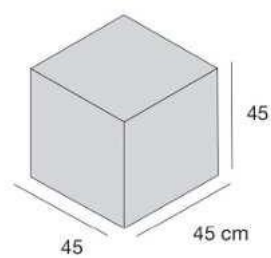

4POU/EPL
pouf
ecopelle st. coccodrillo lucido
pouf
synth. croc printed
glossy leather
L45 x P45 x H45 cm