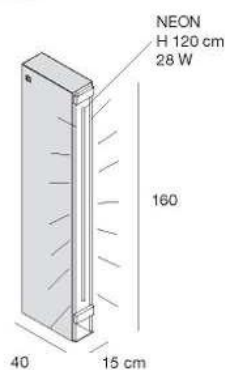

MONTANTI UPRIGHTS

4M/N

montante retroilluminato nobilitato
back lighted upright faced panel
L15 x P40 x H160 cm

4M/L

montante retroilluminato nobilitato lucido
back lighted upright glossy faced panel
L15 x P40 x H160 cm