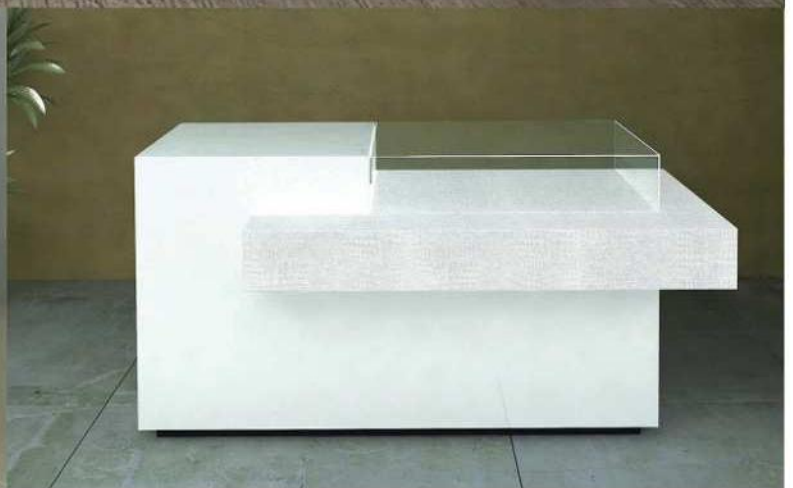

4TC/ST

teca vetro
base in laminato VeraPietra
glass case
base in faced panel TrueStone
L70 x P60 x H16 cm

MODULO RETRO CASSA
BACK-CASH MODULE

4RC/N

nobilitato
faced panel
L100 x P40 x H100 cm

4RC/NL

nobilitato lucido
glossy faced panel
L100 x P40 x H100 cm