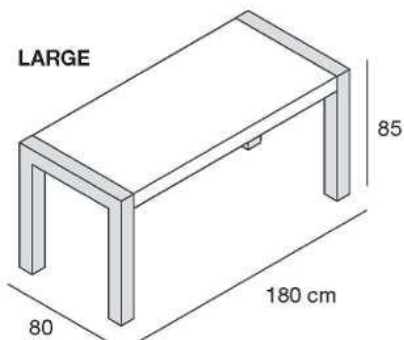

TAVOLI
TABLES

4TAS/NEP

tavolo small
piano in nobilitato
gambe ecopelle st. coccodrillo
small table
surface in faced panel
legs coated with synth. croc printed leather
L110 x P80 x H85 cm

4TAS/NEPL

tavolo small
piano in nobilitato
gambe ecopelle st. coccodrillo lucido
small table
surface in faced panel
legs coated with synth. croc printed glossy leather
L110 x P80 x H85 cm

4TAS/LEP

tavolo small
piano in nobilitato lucido
gambe ecopelle st.coccodrillo
small table
surface in glossy faced panel
legs coated with synth. croc printed leather
L110 x P80 x H85 cm

4TAS/LEPL

tavolo small
piano in nobilitato lucido
gambe ecopelle st. coccodrillo lucido
small table
surface in glossy faced panel
legs coated with synth. croc printed glossy leather
L110 x P80 x H85 cm

4TAL/NEP

tavolo large
piano in nobilitato
gambe ecopelle st. coccodrillo
large table
surface in faced panel
legs coated with synth. croc printed leather
L180 x P80 x H85 cm

4TAL/NEPL

tavolo large
piano in nobilitato
gambe ecopelle st. coccodrillo lucido
large table
surface in faced panel
legs coated with synth. croc printed glossy leather
L180 x P80 x H85 cm

4TAL/LEP

tavolo large
piano in nobilitato lucido
gambe ecopelle st.coccodrillo
large table
surface in glossy faced panel
legs coated with synth. croc printed leather
L180 x P80 x H85 cm

4TAL/LEPL

tavolo large
piano in nobilitato lucido
gambe ecopelle st. coccodrillo lucido
large table
surface in glossy faced panel
legs coated with synth. croc printed glossy leather
L180 x P80 x H85 cm