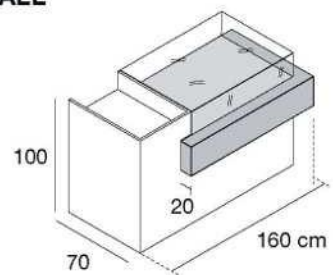

BANCO CASSA CON INSERTO IN VERA PIETRA
CASH COUNTER WITH REAL STONE INSET

4BCS/NST

banco cassa small
struttura in nobilitato
inserto in laminato Vera Pietra
*small cash counter
structure in faced panel
inset in Real Stone finishing*
L160 x P70 x H100 cm

4BCS/LST

banco cassa small
struttura in nobilitato lucido
inserto in laminato Vera Pietra
*small cash counter
structure in glossy faced panel
inset in Real Stone finishing*
L160 x P70 x H100 cm

4BCL/NST

banco cassa large
struttura in nobilitato
inserto in laminato Vera Pietra
*large cash counter
structure in faced panel
inset in Real Stone finishing*
L 204 x P70 x H100 cm

4BCL/LST

banco cassa large
struttura in nobilitato lucido
inserto in laminato Vera Pietra
*large cash counter
structure in glossy faced panel
inset in Real Stone finishing*
L 204 x P70 x H100 cm

SMALL

LARGE