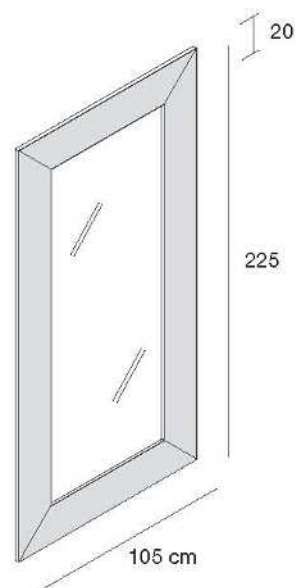

SPECCHI
MIRRORS

4MIR/N
specchio
cornice in nobilitato
mirror
frame in faced panel
L105 x H225 cm

4MIR/L
specchio
cornice in nobilitato lucido
mirror
frame in glossy faced panel
L105 x H225 cm

4MIR/EP
specchio
cornice in ecopelle stampa coccodrillo
mirror
frame in synth. croc. printed leather
L105 x H225 cm

4MIR/EPL
specchio
cornice in ecopelle stampa coccodrillo lucido
mirror
frame in synth. croc. printed glossy leather
L105 x H225 cm