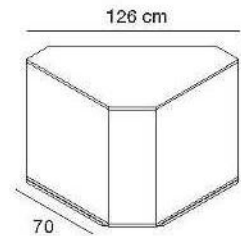

BANCHI CASSA
CASH COUNTERS

BANCHI CASSA
CASH COUNTERS

4BC1

4BC2

4BC3

4BC4

4BC1/N

cassettiera
nobilitato
chest of drawers
faced panel
L80 x P70 x H90

4BC2/N

modulo vani
nobilitato
compartments
faced panel
L80 x P70 x H90

4BC3/N

angolo
nobilitato
corner
faced panel
L110 x P110 x H90 cm

4BC4/N

angolo
nobilitato
corner
faced panel
L90 x P90 x H90 cm

4F/N

frontale
nobilitato
frontal
in faced panel
L75 x P25 x H85 cm