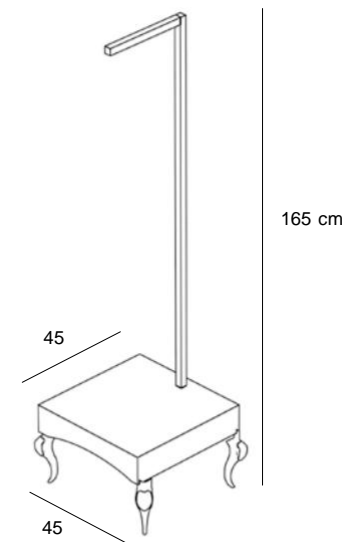

SteNderS
STENdERS