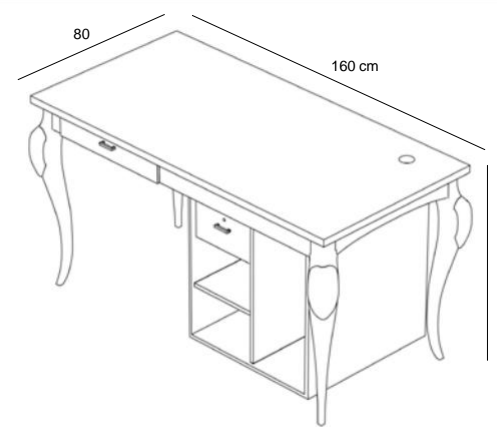

8tC/IN
Tavolo cassa con gambe tornite con vano porta PC e ripiani
Piano in nobilitato lucido, gambe laccate lucide
Struttura esterna vano in nobilitato opaco
Cash table with glossy lacquered legs and glossy faced top
With PC compartment and shelves
Compartment external structure in opaque faced panel
L.160 x P.80 x H.85 cm