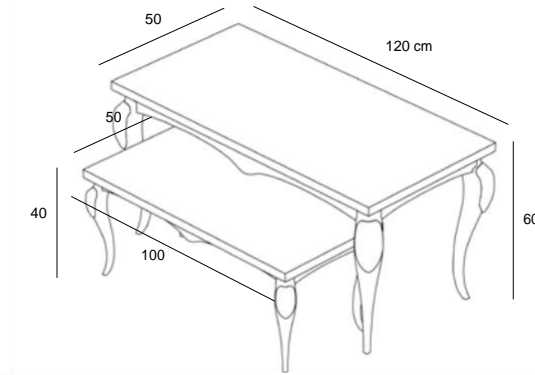

8ped/N

Pedana con piano in nobilitato opaco Con piedini laccati bianco/nero lucido
Platform with plane in opaque faced panel
With glossy white/black lacquered legs
L.100 x P.45 x H.25 cm

tAVOII
TABIES

8tAV1/I
Tavolo matrioska grande con gambe tornite piano in nobilitato lucido, gambe laccate lucide
"Matrioska" large table with glossy lacquered legs and glossy faced top
L.160 x P.80 x H.85 cm

8tAV2/I
Tavolo matrioska medio con gambe tornite piano in nobilitato lucido, gambe laccate lucide
"Matrioska" medium table with glossy lacquered legs and glossy faced top
L.120 x P.50 x H.60 cm

8td/I
Tavolo-desk con gambe tornite piano in nobilitato lucido, gambe laccate lucide
Desk-table with glossy lacquered legs and glossy faced top
L.80 x P.60 x H.85 cm