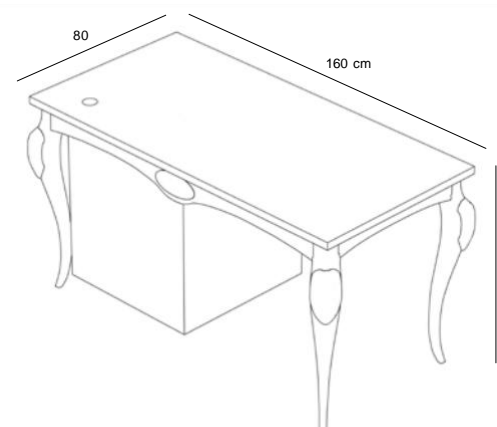

tAVolo CASSA
CASH TABLE

8tC/I
Tavolo cassa con gambe tornite con vano porta PC e ripiani
Piano in nobilitato lucido, gambe laccate lucide
Struttura esterna vano in nobilitato lucido
Cash table with glossy lacquered legs and glossy faced top
With PC compartment and shelves
Compartment external structure in glossy faced panel
L.160 x P.80 x H.85 cm