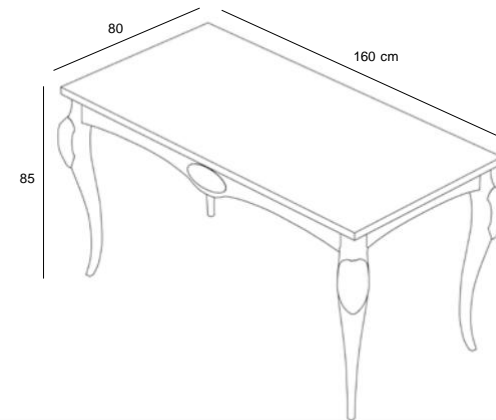

8ped/N

Pedana con piano in nobilitato opaco Con piedini laccati bianco/nero lucido
Platform with plane in opaque faced panel
With glossy white/black lacquered legs
L.100 x P.45 x H.25 cm

tAVOII
TABIES

8tAV1/I
Tavolo matrioska grande con gambe tornite piano in nobilitato lucido, gambe laccate lucide
"Matrioska" large table with glossy lacquered legs and glossy faced top
L.160 x P.80 x H.85 cm

8tAV2/I
Tavolo matrioska medio con gambe tornite piano in nobilitato lucido, gambe laccate lucide
"Matrioska" medium table with glossy lacquered legs and glossy faced top
L.120 x P.50 x H.60 cm

8td/I
Tavolo-desk con gambe tornite piano in nobilitato lucido, gambe laccate lucide
Desk-table with glossy lacquered legs and glossy faced top
L.80 x P.60 x H.85 cm