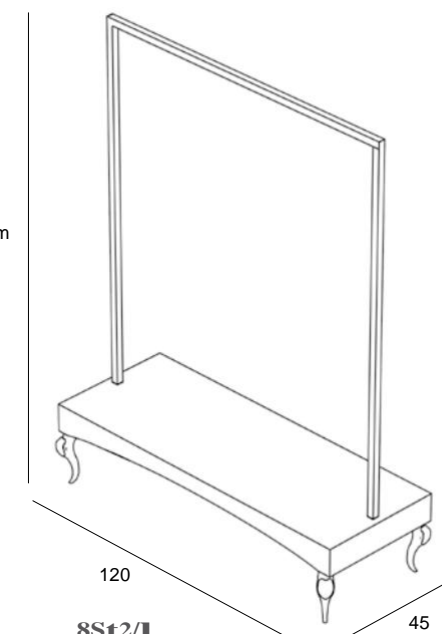

8St1/I
Base in nobilitato lucido
Con piedini laccati bianco/nero lucido
Tubo appenderia in acciaio spazzolato
Base in glossy faced panel
With glossy white/black lacquered legs
Crossbar tube in metal, brushed steel finishing
L.45 x P.45 x H.165 cm

8St1/N
Base in nobilitato opaco
Con piedini laccati bianco/nero lucido
Tubo appenderia in acciaio spazzolato
Base in opaque faced panel
With glossy white/black lacquered legs
Crossbar tube in metal, brushed steel finishing
L.45 x P.45 x H.165 cm

165 cm