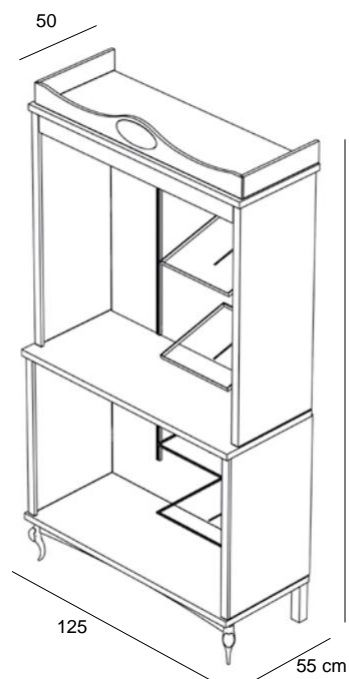

CredeNZA
CUpbOARD

230

8Cre/I
Credenza con illuminazione interna
Con doppia cremagliera
In nobilitato lucido
Con piedini ed ovale laccati bianco/nero lucido
Cupboard with internal lighting
With double rack
In glossy faced panel
With glossy white/black lacquered legs and oval
L.125 x P.55 x H.230 cm

8Cre/N
Credenza con illuminazione interna
Con doppia cremagliera
In nobilitato opaco
Con piedini ed ovale laccati bianco/nero lucido
Cupboard with internal lighting
With double rack
In opaque faced panel
With glossy white/black lacquered legs and oval
L.125 x P.55 x H.230 cm

8Cre1/V
Coppia ante in vetro temperato per parte superiore credenza
Pair of tempered glass doors for cupboard's top

8Cre2/V
Coppia ante in vetro temperato per parte inferiore credenza
Pair of tempered glass doors for cupboard's bottom