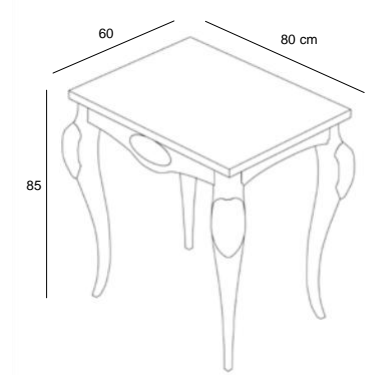

8td/I
Tavolo-desk con gambe tornite piano in nobilitato lucido, gambe laccate lucide
Desk-table with glossy lacquered legs and glossy faced top
L.80 x P.60 x H.85 cm