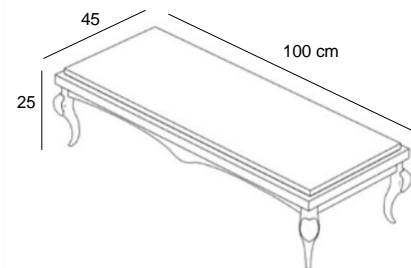

pedANA INGINoCCHIATOlo
kNEEIER pLATFORM

8ped/I

Pedana con piano in nobilitato lucido Con piedini laccati bianco/nero lucido
Platform with plane in glossy faced panel
With glossy white/black lacquered legs
L.100 x P.45 x H.25 cm

8ped/N

Pedana con piano in nobilitato opaco Con piedini laccati bianco/nero lucido
Platform with plane in opaque faced panel
With glossy white/black lacquered legs
L.100 x P.45 x H.25 cm