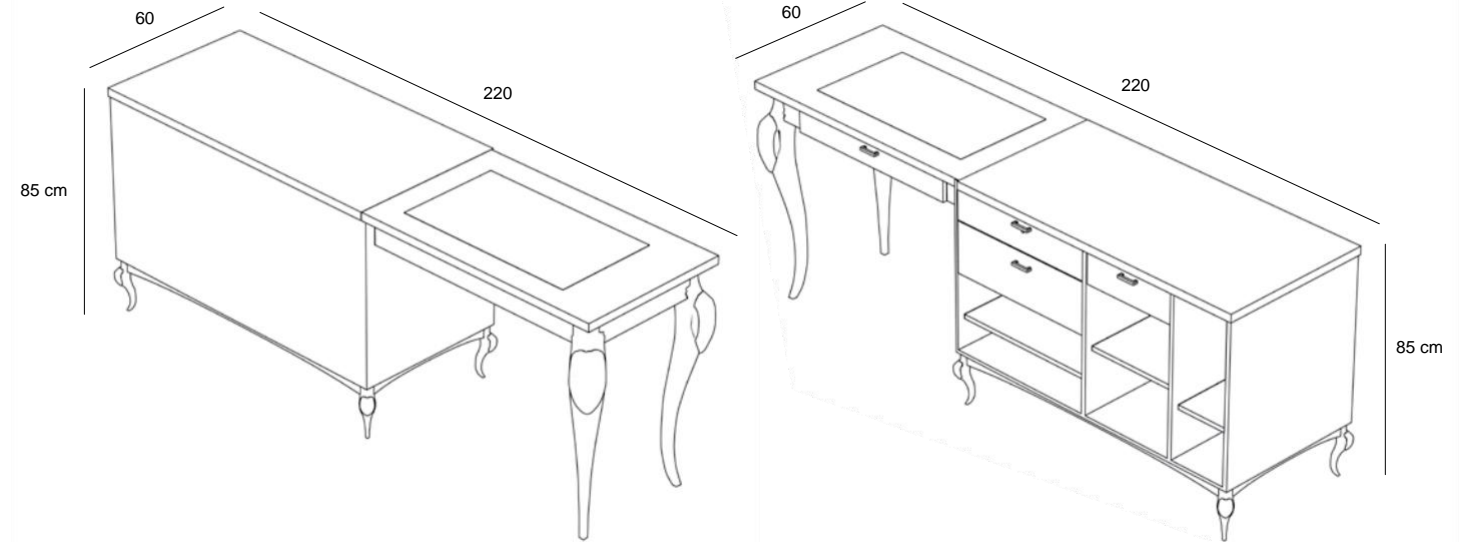

BANCHI CASSA
CASH COUNTERS

8BC1
Banco cassa
Porzione tavolo in nobilitato lucido
con vetro ad incastro
Desk in nobilitato opaco
Cash counter
Table side in glossy faced panel
with recessed glass
Desk in opaque faced panel
L.220 x P.60 x H.85 cm

modulo retro CASSA
back-CASH mOdUIE

8rC/I
Modulo retro cassa in nobilitato lucido
Con piedini laccati bianco/nero lucido
Back-Cash module in glossy faced panel
With glossy white/black lacquered legs
L.125 x P.55 x H.100 cm