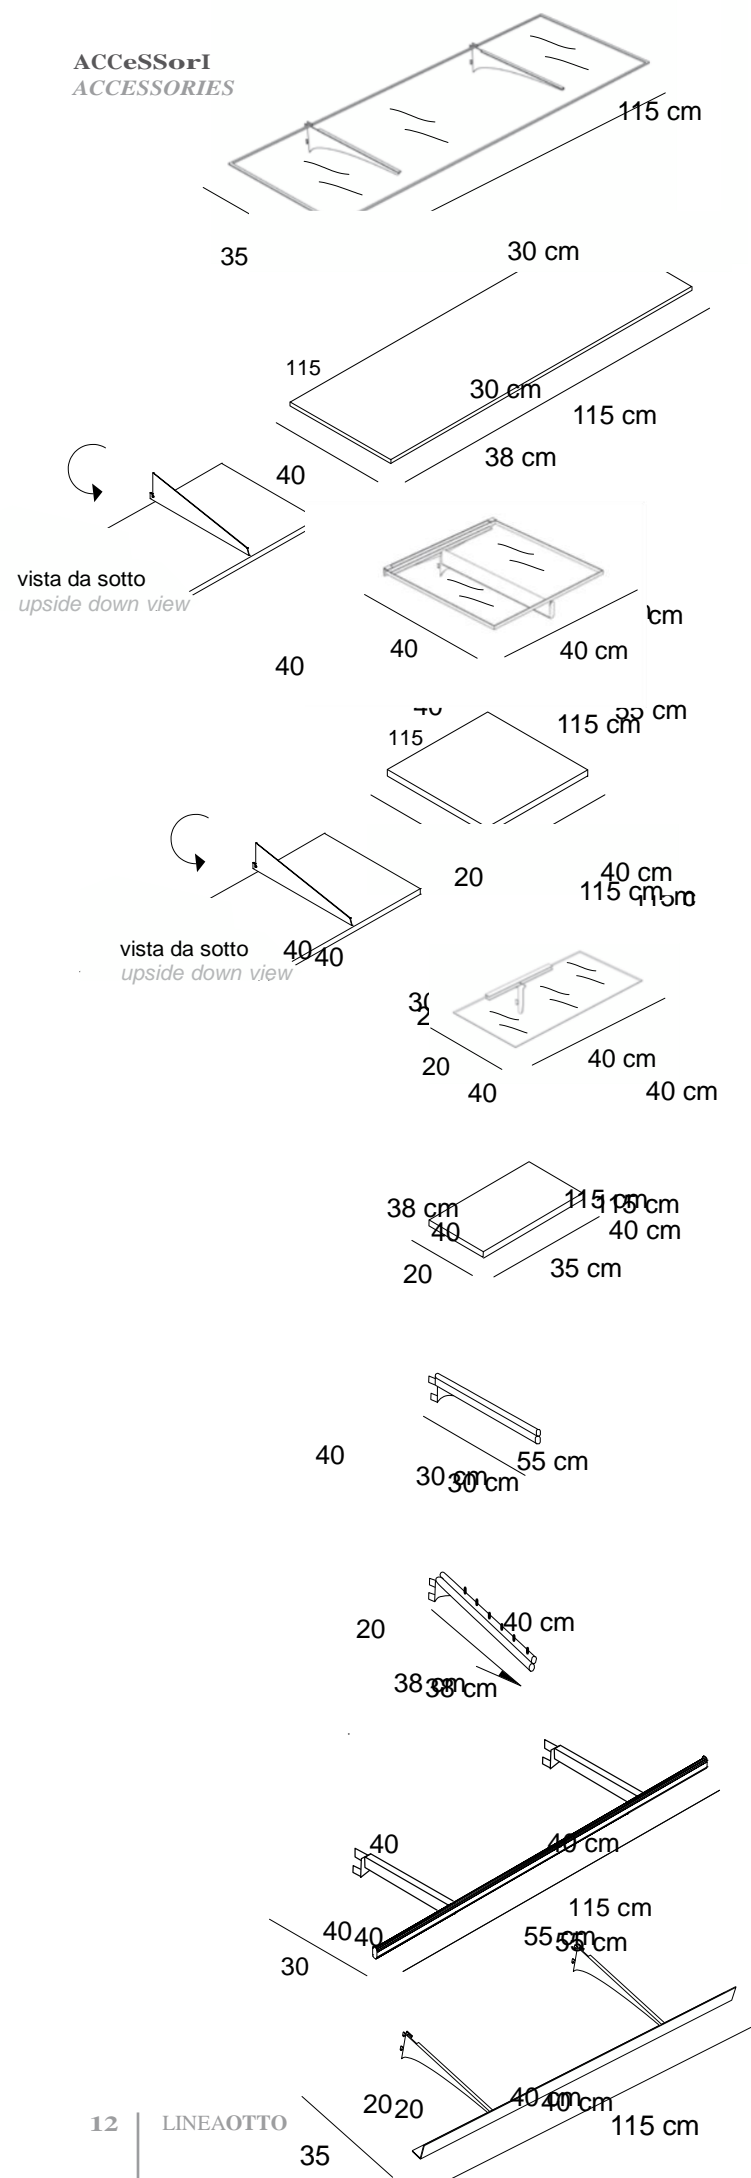

ACCESSORI
ACCESSORIES

8me/V

Mensola in vetro con coppia staffe in metallo (cromo opaco)
Glass shelf with metal brackets (opaque chromium)
L.115 x P.40 cm sp.8 mm

max 25 kg / 55 lbs

40 cm

8me/I

Mensola in nobilitato lucido con coppia staffe in metallo (cromo opaco)
Shelf in glossy faced panel with metal brackets (opaque chromium)
L.115 x P.40 cm sp.18 mm

max 25 kg / 55 lbs

8mem/V

Mensola in vetro con staffa in metallo (cromo opaco)
Glass shelf with metal bracket (opaque chromium)
L.40 x P.40 cm sp.8 mm

max 20 kg / 44 lbs

8mem/I

Mensola in nobilitato lucido con staffa in metallo (cromo opaco)
Shelf in glossy faced panel with metal bracket (opaque chromium)
L.55 x P.40 cm sp.18 mm

max 20 kg / 44 lbs

8meS/V

Mensola in vetro con staffa (cromo opaco)
Glass shelf with metal bracket (opaque chromium)
L.40 x P.20 cm sp. 18 mm

max 15 kg / 33 lbs

8meS/I

Mensola in nobilitato lucido con staffa in metallo (cromo opaco)
Shelf in glossy faced panel with metal bracket (opaque chromium)
L.35 x P.20 cm sp. 8 mm

max 15 kg / 33 lbs

8ApF

Appenderia frontale diritta in metallo (cromo opaco)
Straight frontal crossbar (opaque chromium)
L. 30 cm

max 15 kg / 33 lbs

8ApFZ

Appenderia frontale inclinata in metallo (cromo opaco)
Tilted frontal crossbar (opaque chromium)
L. 38 cm

max 15 kg / 33 lbs

8BAp

Barra appenderia in metallo (cromo opaco)
Crossbar (opaque chromium)
L. 115 x P.30 cm

max 15 kg / 33 lbs

8meZ

Staffa reggi mensola inclinata in metallo (cromo opaco)
Per mensola in vetro
Tilted bracket for shelf (opaque chromium)
For glass shelf
L.115 x P.35 cm

max 20 kg / 44 lbs

LINEAOTTO

Diamanti

LINEAOTTO "DIAMANTI"

Eleganza e raffinatezza si fondono e danno vita alla linea diamanti.

Una cascata di pietre scintillanti scende sugli articoli della linea 8.

La linea 8 diamanti si distingue in alcuni particolari con preziosi decori applicati ai fregi di tavoli, armadi e pannelli, inserti cremaglierati, pomoli di ante e cassetti, capitonné di stender e inginocchiatoi.

Questa linea si offre in tutta la sua eleganza e preziosità ad un pubblico esigente e ricercato.

Per inoltrare gli ordini, i codici degli articoli sono gli stessi della linea 8 specificando diamanti nella distinta dell'ordine.

LINE EIGHT "DIAMONDS"

Diamonds line: a perfect blend of sophistication and elegance. All items of 8 Line are made here precious by a cascade of glittering stones.

Line 8 diamonds differs in some details with precious decorations applied to tables, wardrobes and panels, inserts of panels, drawer and door knobs, capitonné applied to stenders and kneelers.

A line especially addressed to particular and refined customers able to appreciate its preciousness.

To submit orders, codes are the same as line 8, specifying the word "diamonds" in the order.